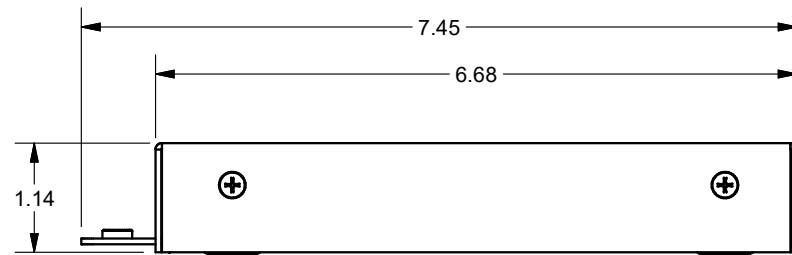

4

3

2

1

POKE-THRU SOLD SEPARATELY
 FSR POKE-THRU: SF-CPT-FF-ALM
 HUBBLE POKE-THRU: S1R4PTFFALM

C

B

A

C

B

A

FOR USE WITH THE SMARTWAY RACEWAY AND SMARTFIT 4" POKE-THRU.

FSR inc. <small>244 BERGEN BLVD. WOODLAND PARK, NJ 07424 TEL (973) 785-4347 FAX (973) 785-3318</small>	TITLE: SW-PKF-SFIT4-SLV or -SLT		
	DRAWN BY: JRE	DATE: 02/19/20	REV: 01
	DWG#: SW-PKF-SFIT4	SCALE: -	