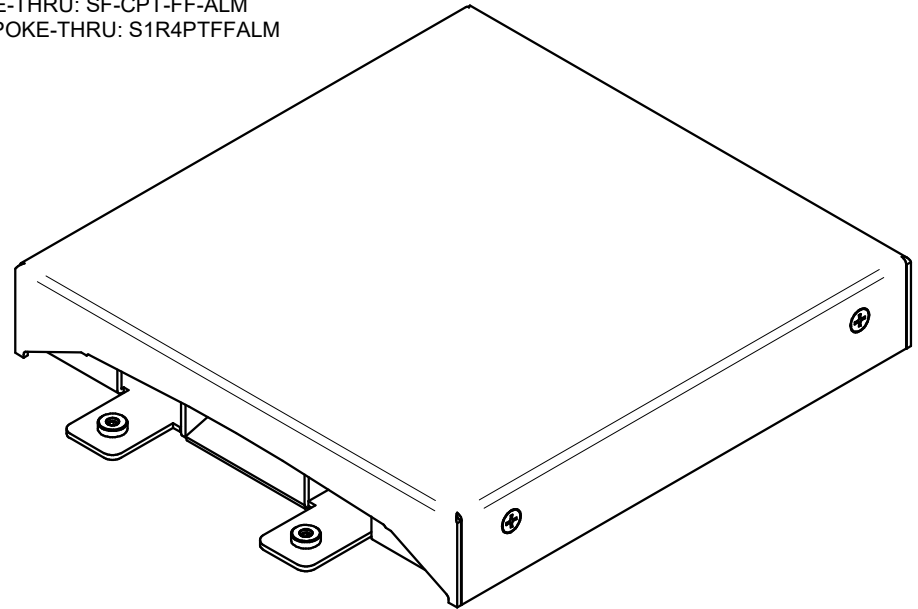

4

3

2

1

POKE-THRU SOLD SEPARATELY
 FSR POKE-THRU: SF-CPT-FF-ALM
 HUBBLE POKE-THRU: S1R4PTFFALM

C

B

A

C

B

A

FOR USE WITH THE SMARTWAY RACEWAY AND SMARTFIT 4" POKE-THRU.

FSR inc. <small>244 BERGEN BLVD. WOODLAND PARK, NJ 07424 TEL (973) 785-4347 FAX (973) 785-3318</small>	TITLE: SW-PKF-SFIT4-SLV or -SLT		
	DRAWN BY: JRE	DATE: 02/19/20	REV: 01
	DWG#: SW-PKF-SFIT4	SCALE: -	