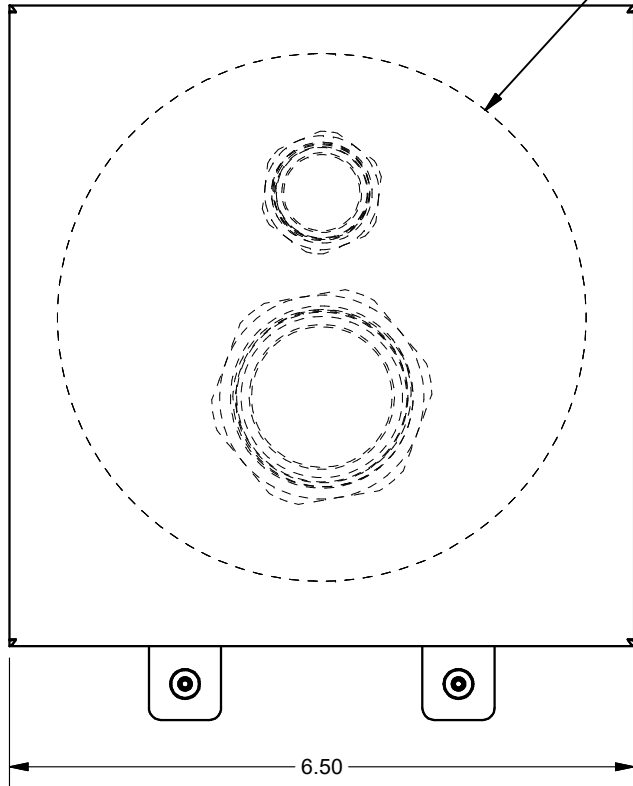

4

3

2

1

POKE-THRU SOLD SEPARATELY
 FSR POKE-THRU: SF-CPT-FF-ALM
 HUBBLE POKE-THRU: S1R4PTFFALM

C

B

A

C

B

A

FOR USE WITH THE SMARTWAY RACEWAY AND SMARTFIT 4" POKE-THRU.

FSR inc. <small>244 BERGEN BLVD. WOODLAND PARK, NJ 07424 TEL (973) 785-4347 FAX (973) 785-3318</small>	TITLE: SW-PKF-SFIT4-SLV or -SLT		
	DRAWN BY: JRE	DATE: 02/19/20	REV: 01
	DWG#: SW-PKF-SFIT4	SCALE: -	