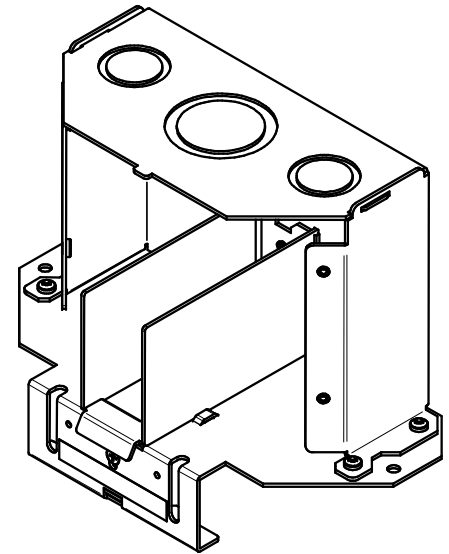

4

3

2

1

CONSTRUCTION COVER REMOVED

FRONT COVER REMOVED

FSR inc.
 244 BERGEN BLVD.
 WOODLAND PARK, NJ 07424
 TEL (973) 785-4347
 FAX (973) 785-3318

TITLE: SW-WF-RIN		
DRAWN BY: JRE	DATE: 02/18/20	REV: -
DWG#:	SW-WF-RIN	SCALE: -