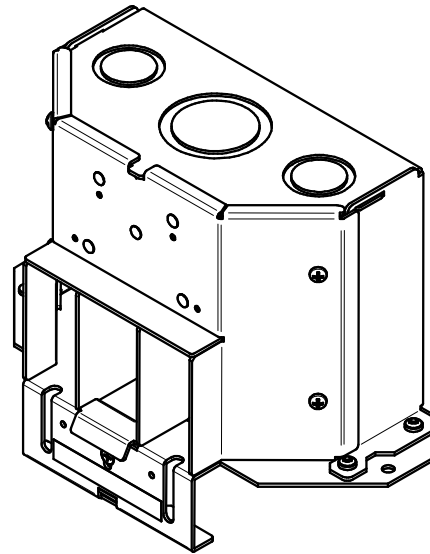

4

3

2

1

CONSTRUCTION COVER REMOVED

FRONT COVER REMOVED

FSR inc.
 244 BERGEN BLVD.
 WOODLAND PARK, NJ 07424
 TEL (973) 785-4347
 FAX (973) 785-3318

TITLE: SW-WF-RIN		
DRAWN BY: JRE	DATE: 02/18/20	REV: -
DWG#:	SW-WF-RIN	SCALE: -