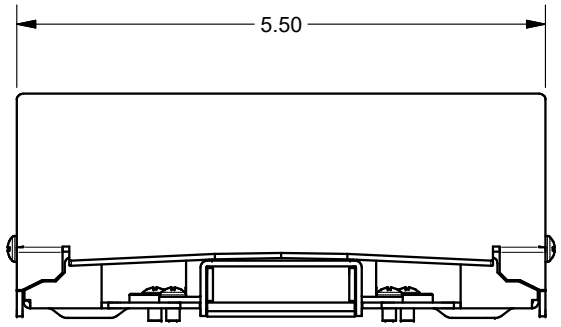

WITH COVER

WITHOUT COVER

WITH COVER

WITHOUT COVER

FSR inc.
 244 BERGEN BLVD.
 WOODLAND PARK, NJ 07424
 TEL (973) 785-4347
 FAX (973) 785-3318

TITLE: SW-WF-WLP		
DRAWN BY: JRE	DATE: 01/23/20	REV: -
DWG#:	SW-WF-WLP	SCALE: -