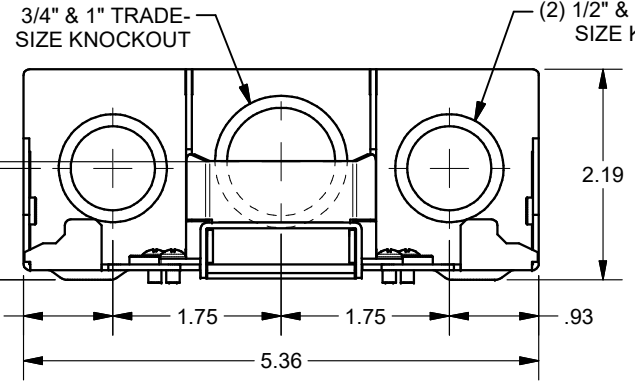

WITH COVER

WITHOUT COVER

WITH COVER

WITHOUT COVER

FSR inc.
 244 BERGEN BLVD.
 WOODLAND PARK, NJ 07424
 TEL (973) 785-4347
 FAX (973) 785-3318

TITLE: SW-WF-WLP		
DRAWN BY: JRE	DATE: 01/23/20	REV: -
DWG#:	SW-WF-WLP	SCALE: -