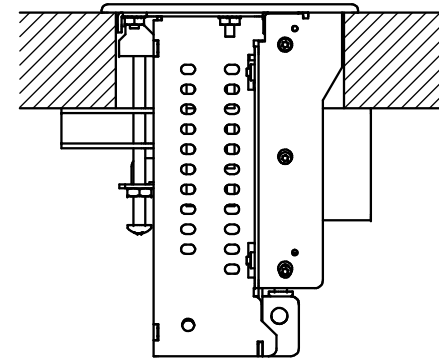

FSR inc. 244 BERGEN BLVD. WOODLAND PARK, NJ 07424 TEL (973) 785-4347 FAX (973) 785-3318	TITLE: RT6-R2		
	DRAWN BY: JRE	DATE: 04/08/19	REV: 03
	DWG#: RT6-R2 PAGE: 1 OF 2 SCALE: -		

4 3 2 1

C

C

B

B

A

A