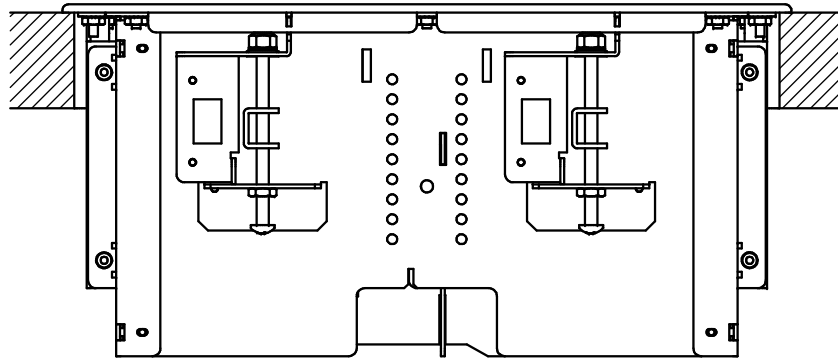

FSR inc. 244 BERGEN BLVD. WOODLAND PARK, NJ 07424 TEL (973) 785-4347 FAX (973) 785-3318	TITLE: RT6-R2		
	DRAWN BY: JRE	DATE: 04/08/19	REV: 03
	DWG#: RT6-R2 PAGE: 1 OF 2 SCALE: -		

4 3 2 1

C

C

B

B

A

A