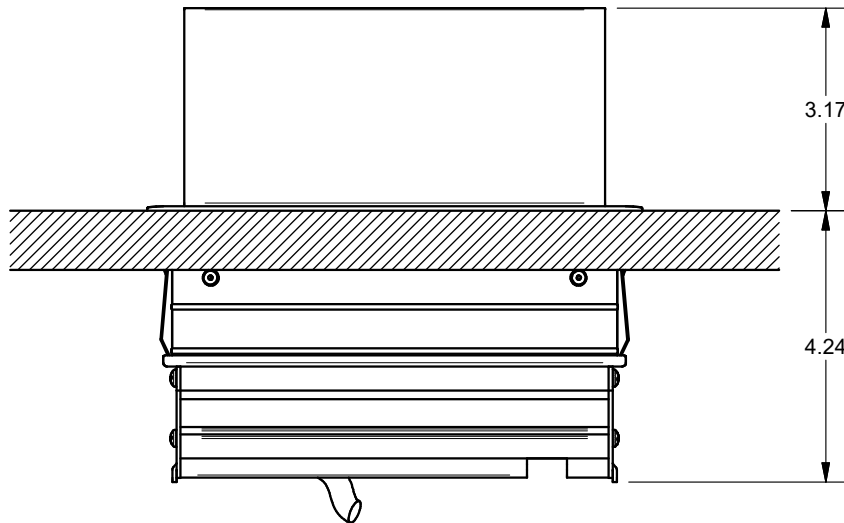

4

3

2

1

C

C

B

B

A

A

KEYSTONE CONNECTORS AND CABLES SOLD SEPARATELY.
UNIT PROVIDED WITH KEYSTONE SINGLE, DUAL AND BLANK INSERT.

FSR inc. 244 BERGEN BLVD. WOODLAND PARK, NJ 07424 TEL (973) 785-4347 FAX (973) 785-3318	TITLE: SYM-IN-2AC-1CA-1SS		
	DRAWN BY: JRE	DATE: 01/07/19	REV: 01
	DWG#: SYM-IN-2AC-1CA-1SS	SCALE: -	

4

3

2

1