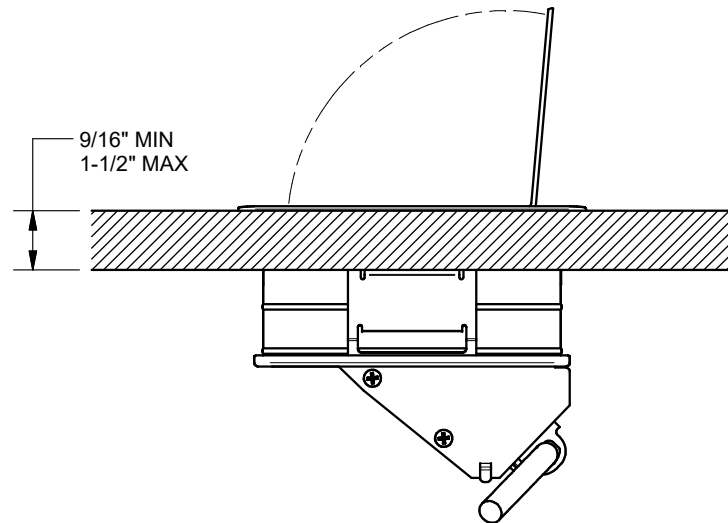

4

3

2

1

C

C

B

B

A

A

KEYSTONE CONNECTORS AND CABLES SOLD SEPARATELY.
UNIT PROVIDED WITH KEYSTONE SINGLE, DUAL AND BLANK INSERT.

FSR inc. 244 BERGEN BLVD. WOODLAND PARK, NJ 07424 TEL (973) 785-4347 FAX (973) 785-3318	TITLE: SYM-IN-2AC-1CA-1SS		
	DRAWN BY: JRE	DATE: 01/07/19	REV: 01
	DWG#: SYM-IN-2AC-1CA-1SS	SCALE: -	

4

3

2

1