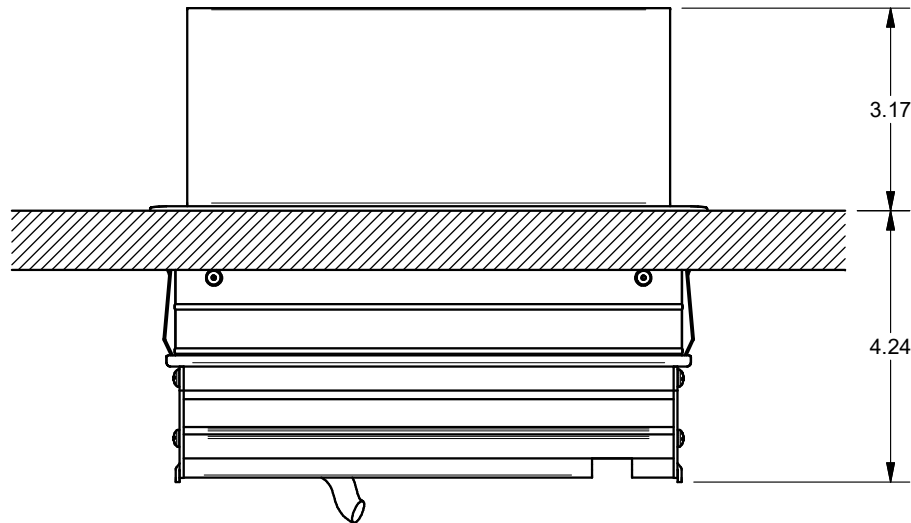

4

3

2

1

KEYSTONE CONNECTORS AND CABLES SOLD SEPARATELY.  
UNIT PROVIDED WITH KEYSTONE SINGLE, DUAL AND BLANK INSERT.

**FSR inc.**  
244 BERGEN BLVD.  
WOODLAND PARK, NJ 07424  
TEL (973) 785-4347  
FAX (973) 785-3318

TITLE: SYM-IN-2AC-2CA-1SS  
DRAWN BY: JRE DATE: 01/07/19 REV: 01  
DWG#: SYM-IN-2AC-2CA-1SS SCALE: -

4

3

2

1