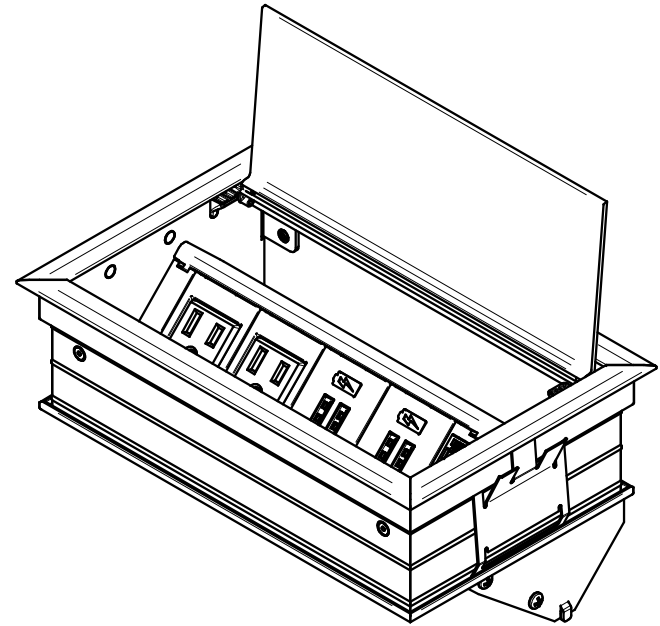

4

3

2

1

KEYSTONE CONNECTORS AND CABLES SOLD SEPARATELY.  
UNIT PROVIDED WITH KEYSTONE SINGLE, DUAL AND BLANK INSERT.

**FSR inc.**  
244 BERGEN BLVD.  
WOODLAND PARK, NJ 07424  
TEL (973) 785-4347  
FAX (973) 785-3318

TITLE: SYM-IN-2AC-2CA-1SS  
DRAWN BY: JRE DATE: 01/07/19 REV: 01  
DWG#: SYM-IN-2AC-2CA-1SS SCALE: -

4

3

2

1