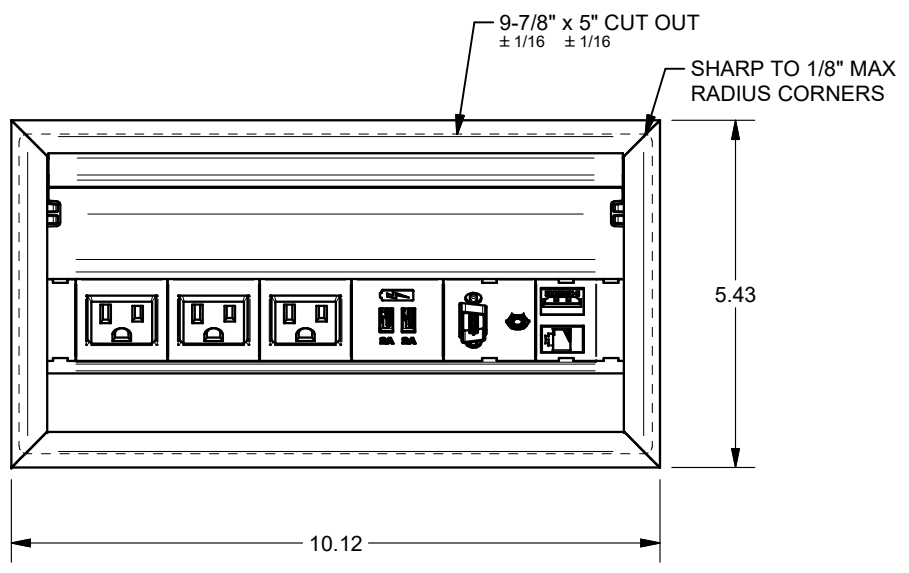

4 3 2 1

AUDIO, VIDEO, KEYSTONE CONNECTORS AND CABLES SOLD SEPARATELY.
UNIT PROVIDED WITH KEYSTONE SINGLE, DUAL AND BLANK INSERT.

FSR inc. 244 BERGEN BLVD. WOODLAND PARK, NJ 07424 TEL (973) 785-4347 FAX (973) 785-3318	TITLE: SYM-IN-3AC-1CA-1VGA-1SS		
	DRAWN BY: JRE	DATE: 01/07/19	REV: 01
	DWG#: SYM-IN-3AC-1CA-1VGA-1SS SCALE: -		