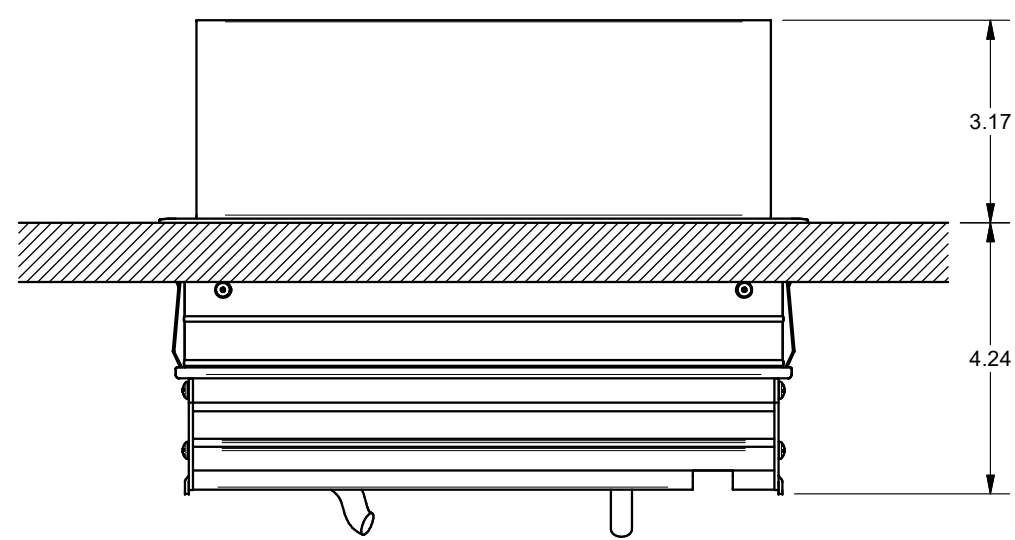

4 3 2 1

AUDIO, VIDEO, KEYSTONE CONNECTORS AND CABLES SOLD SEPARATELY.
UNIT PROVIDED WITH KEYSTONE SINGLE, DUAL AND BLANK INSERT.

FSR inc. 244 BERGEN BLVD. WOODLAND PARK, NJ 07424 TEL (973) 785-4347 FAX (973) 785-3318	TITLE: SYM-IN-3AC-1CA-1VGA-1SS		
	DRAWN BY: JRE	DATE: 01/07/19	REV: 01
	DWG#: SYM-IN-3AC-1CA-1VGA-1SS SCALE: -		