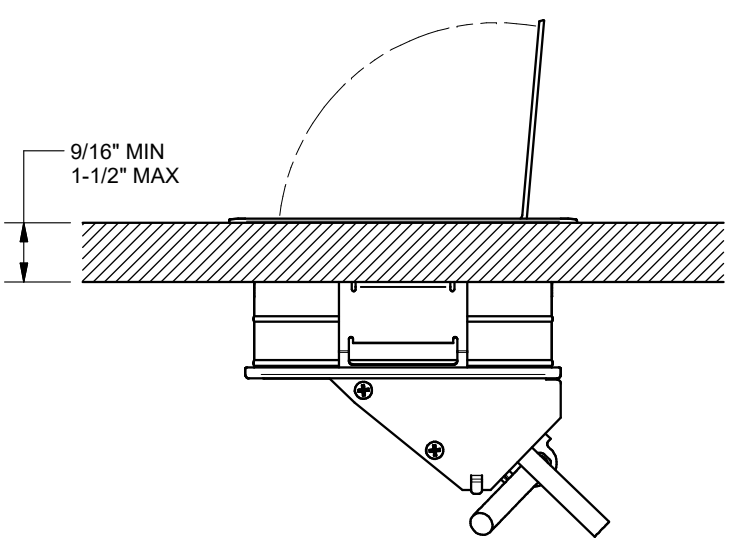

4 3 2 1

AUDIO, VIDEO, KEYSTONE CONNECTORS AND CABLES SOLD SEPARATELY.
UNIT PROVIDED WITH KEYSTONE SINGLE, DUAL AND BLANK INSERT.

FSR inc. 244 BERGEN BLVD. WOODLAND PARK, NJ 07424 TEL (973) 785-4347 FAX (973) 785-3318	TITLE: SYM-IN-3AC-1CA-1VGA-1SS		
	DRAWN BY: JRE	DATE: 01/07/19	REV: 01
	DWG#: SYM-IN-3AC-1CA-1VGA-1SS SCALE: -		