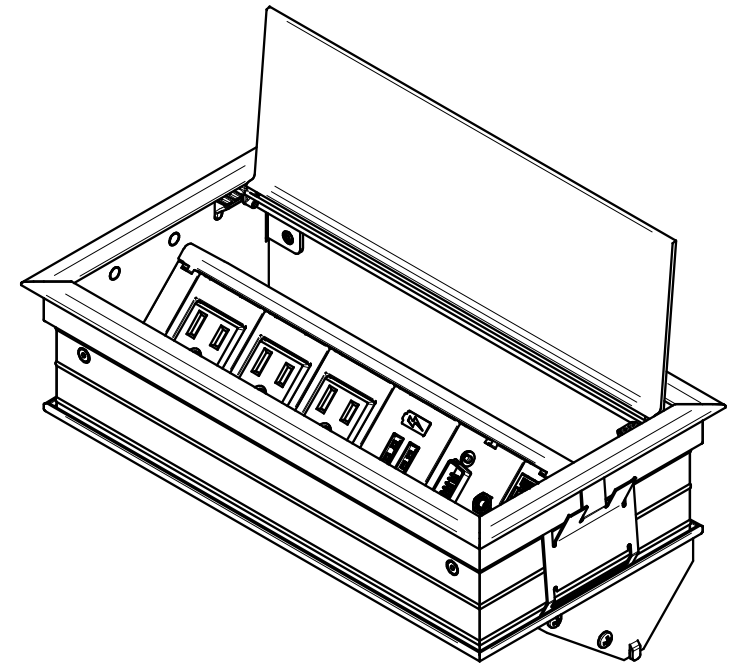

4 3 2 1

AUDIO, VIDEO, KEYSTONE CONNECTORS AND CABLES SOLD SEPARATELY.
UNIT PROVIDED WITH KEYSTONE SINGLE, DUAL AND BLANK INSERT.

FSR inc. 244 BERGEN BLVD. WOODLAND PARK, NJ 07424 TEL (973) 785-4347 FAX (973) 785-3318	TITLE: SYM-IN-3AC-1CA-1VGA-1SS		
	DRAWN BY: JRE	DATE: 01/07/19	REV: 01
	DWG#: SYM-IN-3AC-1CA-1VGA-1SS SCALE: -		