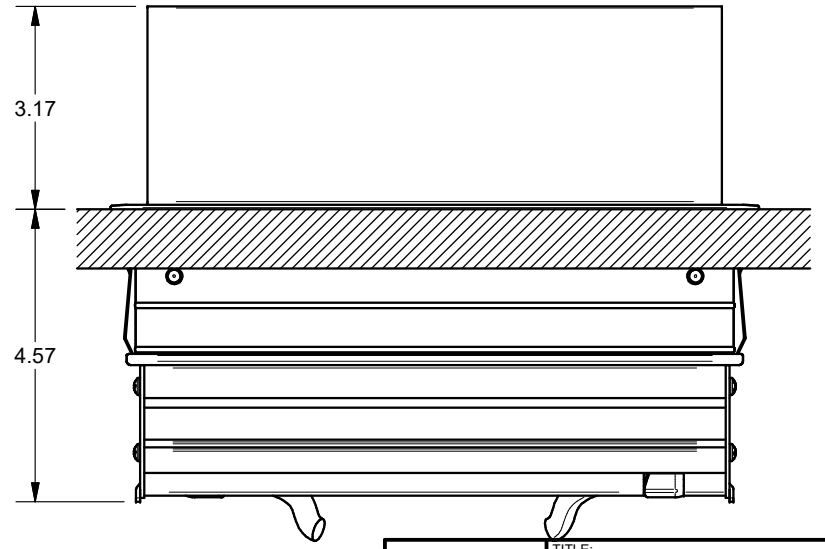

4

3

2

1

9-7/8" x 9-5/16" CUT OUT
± 1/16 ± 1/16

SHARP TO 1/8" MAX
RADIUS CORNERS

10.12

9.78

9/16" MIN
1-1/2" MAX

3.17

4.57

C

C

B

B

A

A

KEYSTONE CONNECTORS AND CABLES SOLD SEPARATELY.
UNIT PROVIDED WITH KEYSTONE SINGLE, DUAL AND BLANK INSERT.

FSR inc. 244 BERGEN BLVD. WOODLAND PARK, NJ 07424 TEL (973) 785-4347 FAX (973) 785-3318	TITLE: SYM-DIN-3AC-2CA-1SS		
	DRAWN BY: JRE	DATE: 01/07/19	REV: 01
	DWG#:	SYM-DIN-3AC-2CA-1SS	SCALE: -

4

3

2

1