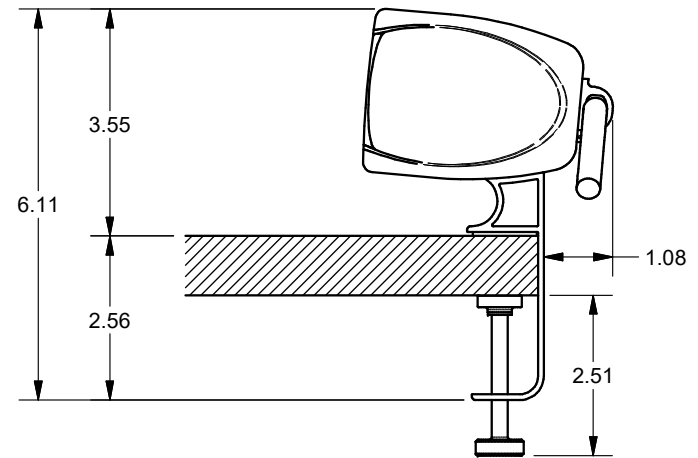

A

A

TABLE EDGE

KEYSTONE CONNECTORS AND CABLES SOLD SEPARATELY.

UNIT PROVIDED WITH KEYSTONE SINGLE, DUAL AND BLANK INSERT.

FSR inc. <small>244 BERGEN BLVD. WOODLAND PARK, NJ 07424 TEL (973) 785-4347 FAX (973) 785-3318</small>	TITLE: SYM-CL-2AC-2CA-2SS		
	DRAWN BY: JRE	DATE: 11/21/18	REV: -
	DWG#:	SYM-CL-2AC-2CA-2SS	SCALE: -