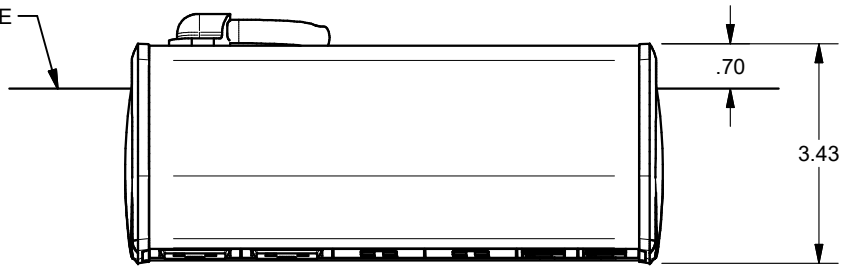

A

A

TABLE EDGE

KEYSTONE CONNECTORS AND CABLES SOLD SEPARATELY.

UNIT PROVIDED WITH KEYSTONE SINGLE, DUAL AND BLANK INSERT.

FSR inc. <small>244 BERGEN BLVD. WOODLAND PARK, NJ 07424 TEL (973) 785-4347 FAX (973) 785-3318</small>	TITLE: SYM-CL-2AC-2CA-2SS		
	DRAWN BY: JRE	DATE: 11/21/18	REV: -
	DWG#:	SYM-CL-2AC-2CA-2SS	SCALE: -