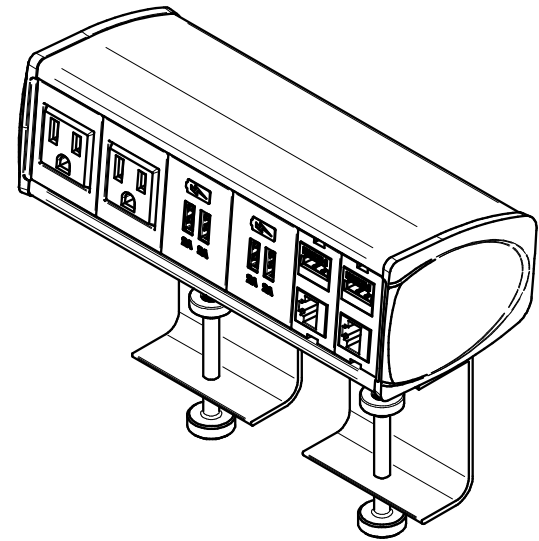

A

A

TABLE EDGE

KEYSTONE CONNECTORS AND CABLES SOLD SEPARATELY.

UNIT PROVIDED WITH KEYSTONE SINGLE, DUAL AND BLANK INSERT.

FSR inc. <small>244 BERGEN BLVD. WOODLAND PARK, NJ 07424 TEL (973) 785-4347 FAX (973) 785-3318</small>	TITLE: SYM-CL-2AC-2CA-2SS		
	DRAWN BY: JRE	DATE: 11/21/18	REV: -
	DWG#:	SYM-CL-2AC-2CA-2SS	SCALE: -