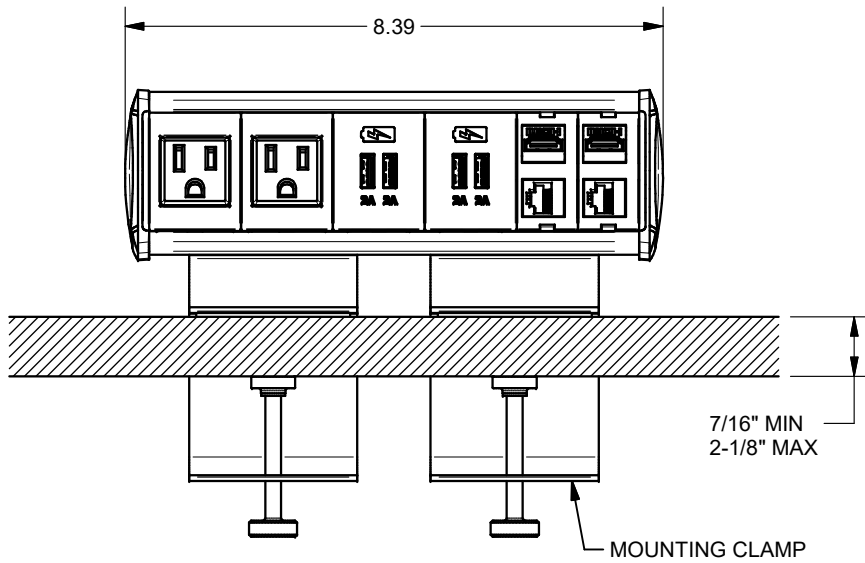

A

A

TABLE EDGE

KEYSTONE CONNECTORS AND CABLES SOLD SEPARATELY.

UNIT PROVIDED WITH KEYSTONE SINGLE, DUAL AND BLANK INSERT.

FSR inc. <small>244 BERGEN BLVD. WOODLAND PARK, NJ 07424 TEL (973) 785-4347 FAX (973) 785-3318</small>	TITLE: SYM-CL-2AC-2CA-2SS		
	DRAWN BY: JRE	DATE: 11/21/18	REV: -
	DWG#:	SYM-CL-2AC-2CA-2SS	SCALE: -