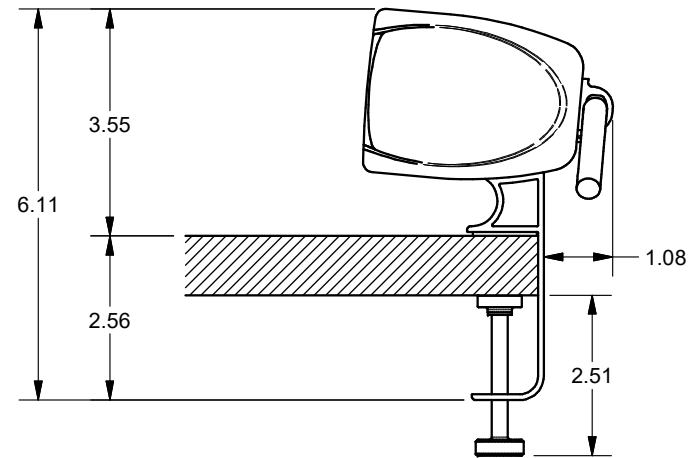

B

7/16" MIN
2-1/8" MAX

MOUNTING CLAMP

A

A

KEYSTONE CONNECTORS AND CABLES SOLD SEPARATELY.
 UNIT PROVIDED WITH KEYSTONE SINGLE, DUAL AND BLANK INSERT.

FSR inc. 244 BERGEN BLVD. WOODLAND PARK, NJ 07424 TEL (973) 785-4347 FAX (973) 785-3318	TITLE: SYM-CL-3AC-1CA-1SS		
	DRAWN BY: JRE	DATE: 11/21/18	REV: -
	DWG#:	SYM-CL-3AC-1CA-1SS	SCALE: -