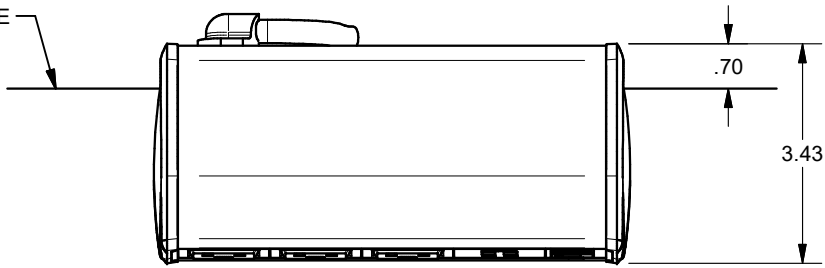

4

3

2

1

TABLE EDGE

C

C

B

B

7/16" MIN
2-1/8" MAX

MOUNTING CLAMP

A

A

KEYSTONE CONNECTORS AND CABLES SOLD SEPARATELY.
 UNIT PROVIDED WITH KEYSTONE SINGLE, DUAL AND BLANK INSERT.

FSR inc. 244 BERGEN BLVD. WOODLAND PARK, NJ 07424 TEL (973) 785-4347 FAX (973) 785-3318	TITLE: SYM-CL-3AC-1CA-1SS		
	DRAWN BY: JRE	DATE: 11/21/18	REV: -
	DWG#:	SYM-CL-3AC-1CA-1SS	SCALE: -