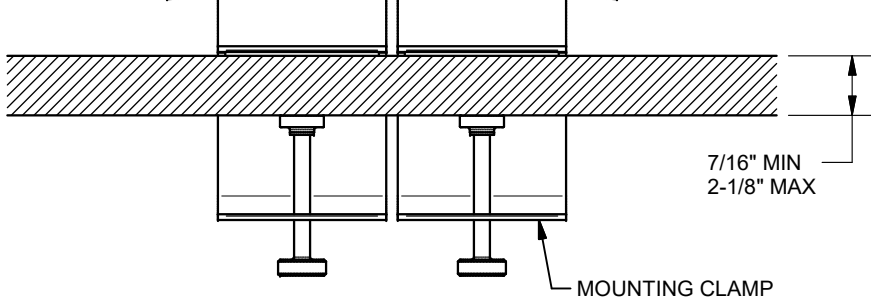

4

3

2

1

TABLE EDGE

C

C

B

B

7/16" MIN
2-1/8" MAX

MOUNTING CLAMP

A

A

KEYSTONE CONNECTORS AND CABLES SOLD SEPARATELY.
 UNIT PROVIDED WITH KEYSTONE SINGLE, DUAL AND BLANK INSERT.

FSR inc. 244 BERGEN BLVD. WOODLAND PARK, NJ 07424 TEL (973) 785-4347 FAX (973) 785-3318	TITLE: SYM-CL-3AC-1CA-1SS		
	DRAWN BY: JRE	DATE: 11/21/18	REV: -
	DWG#:	SYM-CL-3AC-1CA-1SS	SCALE: -