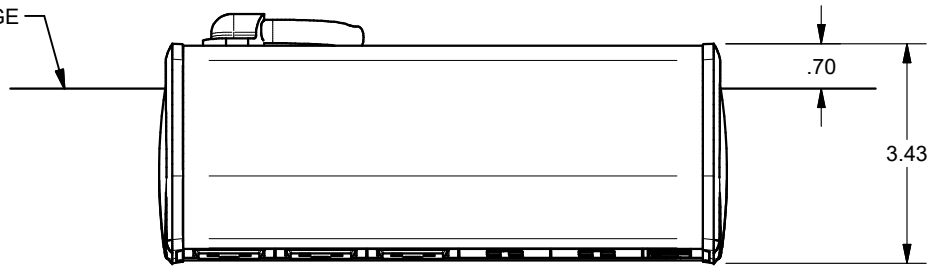

TABLE EDGE

KEYSTONE CONNECTORS AND CABLES SOLD SEPARATELY.
 UNIT PROVIDED WITH KEYSTONE SINGLE, DUAL AND BLANK INSERT.

FSR inc. <small>244 BERGEN BLVD. WOODLAND PARK, NJ 07424 TEL (973) 785-4347 FAX (973) 785-3318</small>	TITLE: SYM-CL-3AC-2CA-1SS		
	DRAWN BY: JRE	DATE: 11/21/18	REV: -
	DWG#:	SYM-CL-3AC-2CA-1SS	SCALE: -