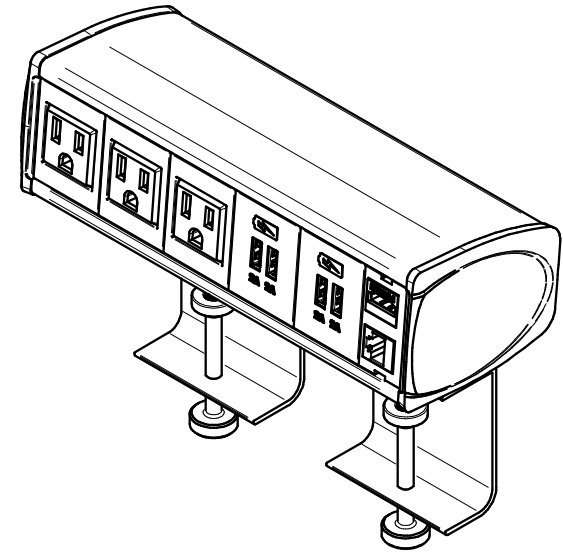

TABLE EDGE

KEYSTONE CONNECTORS AND CABLES SOLD SEPARATELY.
 UNIT PROVIDED WITH KEYSTONE SINGLE, DUAL AND BLANK INSERT.

FSR inc. <small>244 BERGEN BLVD. WOODLAND PARK, NJ 07424 TEL (973) 785-4347 FAX (973) 785-3318</small>	TITLE: SYM-CL-3AC-2CA-1SS		
	DRAWN BY: JRE	DATE: 11/21/18	REV: -
	DWG#:	SYM-CL-3AC-2CA-1SS	SCALE: -