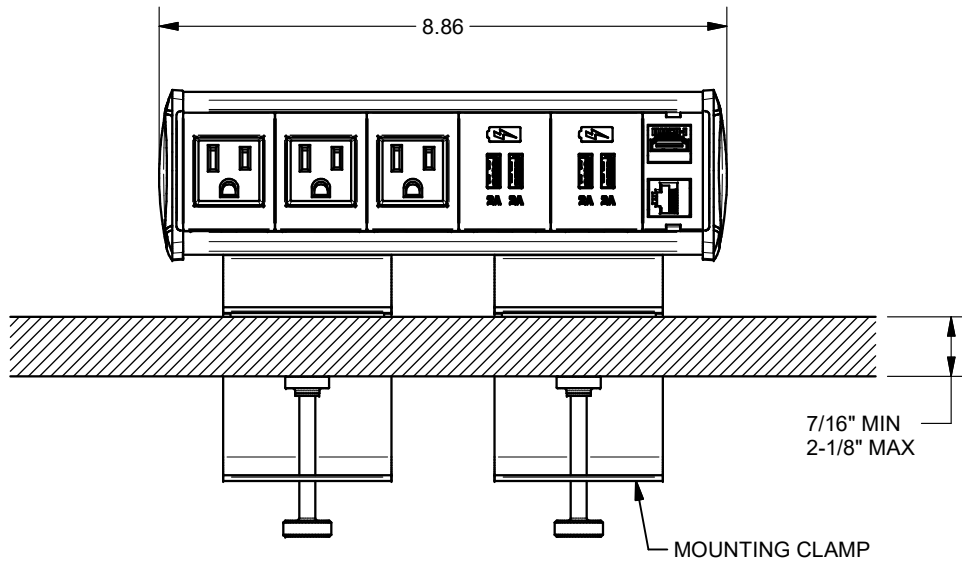

TABLE EDGE

KEYSTONE CONNECTORS AND CABLES SOLD SEPARATELY.
 UNIT PROVIDED WITH KEYSTONE SINGLE, DUAL AND BLANK INSERT.

FSR inc. <small>244 BERGEN BLVD. WOODLAND PARK, NJ 07424 TEL (973) 785-4347 FAX (973) 785-3318</small>	TITLE: SYM-CL-3AC-2CA-1SS		
	DRAWN BY: JRE	DATE: 11/21/18	REV: -
	DWG#:	SYM-CL-3AC-2CA-1SS	SCALE: -