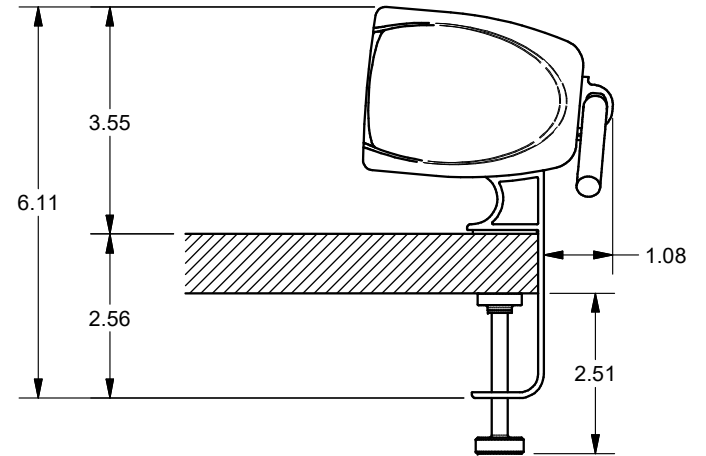

TABLE EDGE

KEYSTONE CONNECTORS AND CABLES SOLD SEPARATELY.
 UNIT PROVIDED WITH KEYSTONE SINGLE, DUAL AND BLANK INSERT.

FSR inc. <small>244 BERGEN BLVD. WOODLAND PARK, NJ 07424 TEL (973) 785-4347 FAX (973) 785-3318</small>	TITLE: SYM-CL-3AC-2CA-1SS		
	DRAWN BY: JRE	DATE: 11/21/18	REV: -
	DWG#:	SYM-CL-3AC-2CA-1SS	SCALE: -