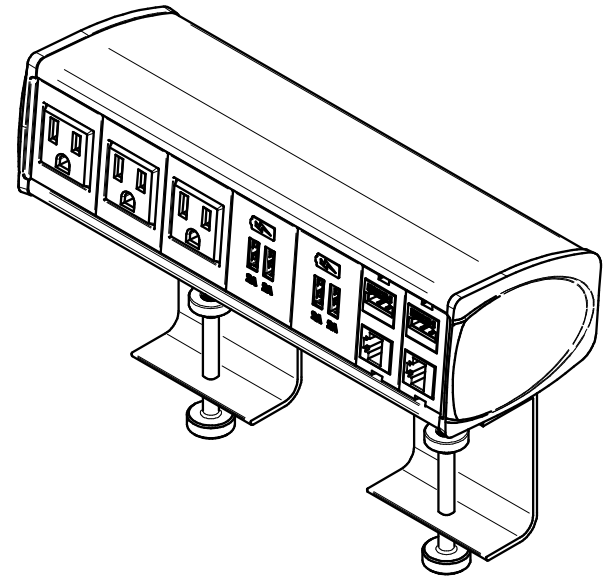

TABLE EDGE

KEYSTONE CONNECTORS AND CABLES SOLD SEPARATELY.

UNIT PROVIDED WITH KEYSTONE SINGLE, DUAL AND BLANK INSERT.

**FSR inc.**  
 244 BERGEN BLVD.  
 WOODLAND PARK, NJ 07424  
 TEL (973) 785-4347  
 FAX (973) 785-3318