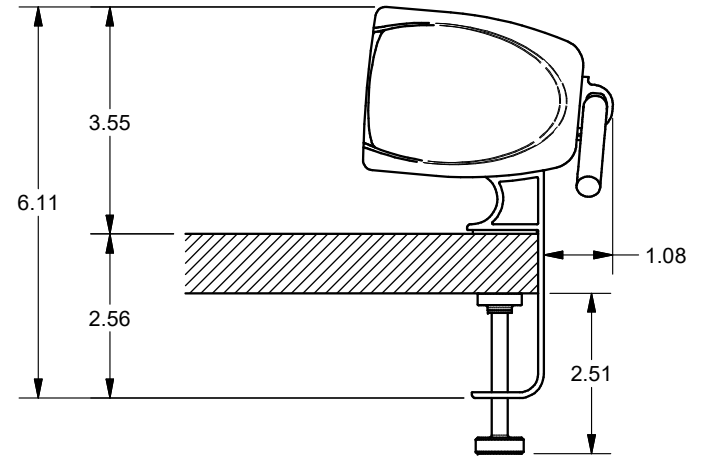

TABLE EDGE

KEYSTONE CONNECTORS AND CABLES SOLD SEPARATELY.

UNIT PROVIDED WITH KEYSTONE SINGLE, DUAL AND BLANK INSERT.

**FSR inc.**  
 244 BERGEN BLVD.  
 WOODLAND PARK, NJ 07424  
 TEL (973) 785-4347  
 FAX (973) 785-3318

TITLE: SYM-CL-3AC-2CA-2SS		
DRAWN BY: JRE	DATE: 11/21/18	REV: -
DWG#:	SYM-CL-3AC-2CA-2SS	SCALE: -

4

3

2

1

C

C

B