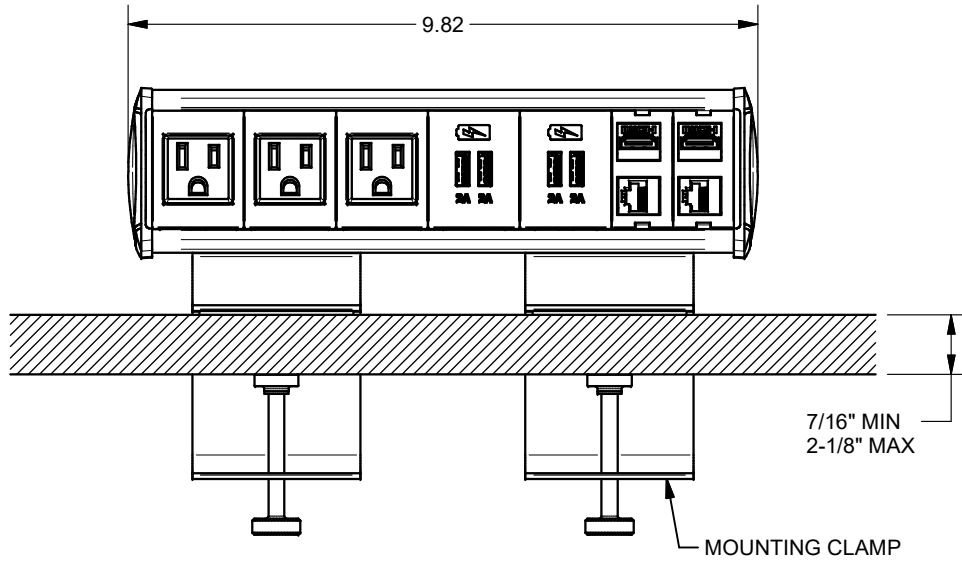

TABLE EDGE

KEYSTONE CONNECTORS AND CABLES SOLD SEPARATELY.

UNIT PROVIDED WITH KEYSTONE SINGLE, DUAL AND BLANK INSERT.

**FSR inc.**  
 244 BERGEN BLVD.  
 WOODLAND PARK, NJ 07424  
 TEL (973) 785-4347  
 FAX (973) 785-3318

TITLE: SYM-CL-3AC-2CA-2SS		
DRAWN BY: JRE	DATE: 11/21/18	REV: -
DWG#:	SYM-CL-3AC-2CA-2SS	SCALE: -

4

3

2

1

C

C

B