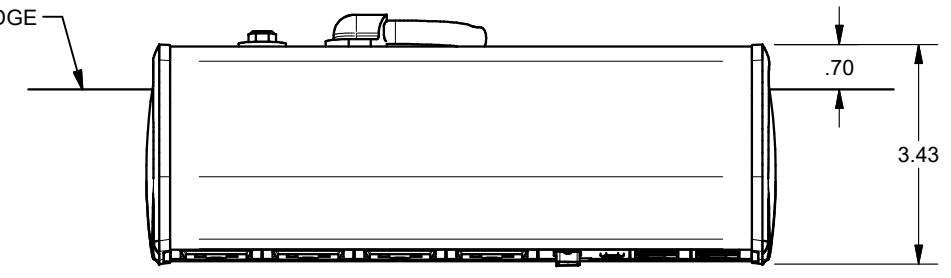

TABLE EDGE

AUDIO, VIDEO, KEYSTONE CONNECTORS AND CABLES SOLD SEPARATELY.

UNIT PROVIDED WITH KEYSTONE SINGLE, DUAL AND BLANK INSERT.

FSR inc. <small>244 BERGEN BLVD. WOODLAND PARK, NJ 07424 TEL (973) 785-4347 FAX (973) 785-3318</small>	TITLE: SYM-CL-4AC-1VGA-2SS		
	DRAWN BY: JRE	DATE: 11/21/18	REV: -
	DWG#:	SYM-CL-4AC-1VGA-2SS	SCALE: -