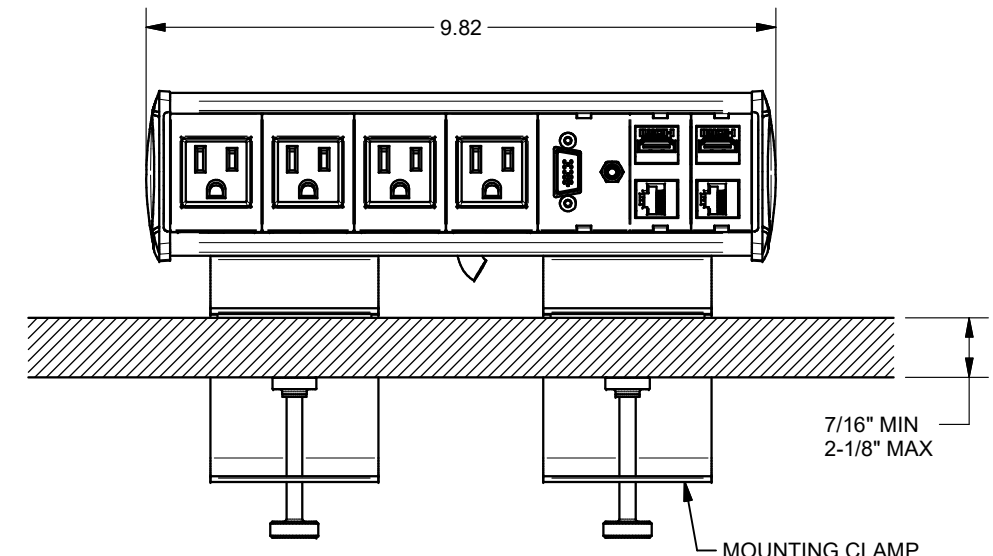

TABLE EDGE

AUDIO, VIDEO, KEYSTONE CONNECTORS AND CABLES SOLD SEPARATELY.

UNIT PROVIDED WITH KEYSTONE SINGLE, DUAL AND BLANK INSERT.

FSR inc. <small>244 BERGEN BLVD. WOODLAND PARK, NJ 07424 TEL (973) 785-4347 FAX (973) 785-3318</small>	TITLE: SYM-CL-4AC-1VGA-2SS		
	DRAWN BY: JRE	DATE: 11/21/18	REV: -
	DWG#:	SYM-CL-4AC-1VGA-2SS	SCALE: -