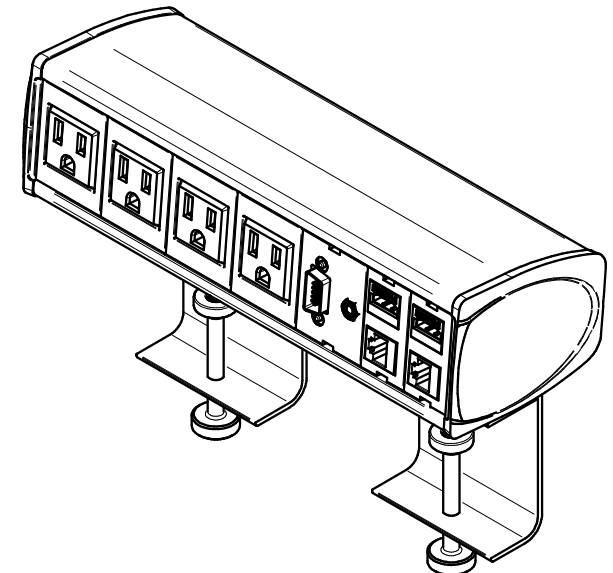

TABLE EDGE

AUDIO, VIDEO, KEYSTONE CONNECTORS AND CABLES SOLD SEPARATELY.

UNIT PROVIDED WITH KEYSTONE SINGLE, DUAL AND BLANK INSERT.

FSR inc. <small>244 BERGEN BLVD. WOODLAND PARK, NJ 07424 TEL (973) 785-4347 FAX (973) 785-3318</small>	TITLE: SYM-CL-4AC-1VGA-2SS		
	DRAWN BY: JRE	DATE: 11/21/18	REV: -
	DWG#:	SYM-CL-4AC-1VGA-2SS	SCALE: -