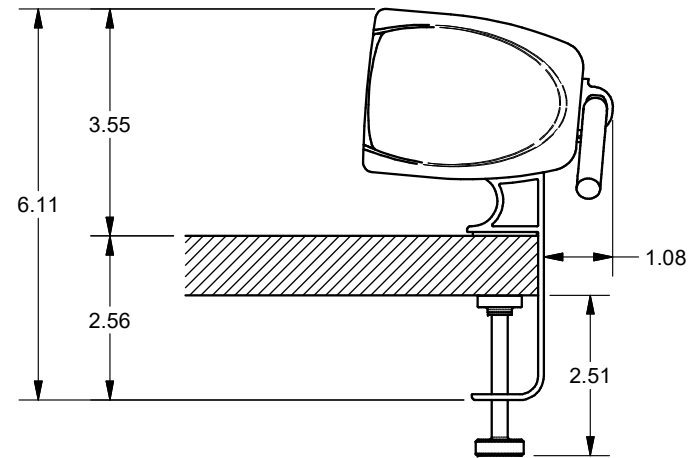

TABLE EDGE

AUDIO, VIDEO, KEYSTONE CONNECTORS AND CABLES SOLD SEPARATELY.

UNIT PROVIDED WITH KEYSTONE SINGLE, DUAL AND BLANK INSERT.

FSR inc. <small>244 BERGEN BLVD. WOODLAND PARK, NJ 07424 TEL (973) 785-4347 FAX (973) 785-3318</small>	TITLE: SYM-CL-4AC-1VGA-2SS		
	DRAWN BY: JRE	DATE: 11/21/18	REV: -
	DWG#:	SYM-CL-4AC-1VGA-2SS	SCALE: -