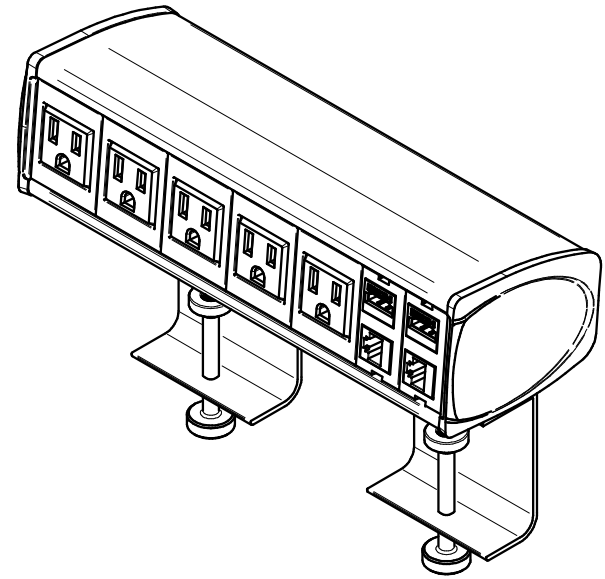

TABLE EDGE

KEYSTONE CONNECTORS AND CABLES SOLD SEPARATELY.
 UNIT PROVIDED WITH KEYSTONE SINGLE, DUAL AND BLANK INSERT.

FSR inc. <small>244 BERGEN BLVD. WOODLAND PARK, NJ 07424 TEL (973) 785-4347 FAX (973) 785-3318</small>	TITLE: SYM-CL-5AC-2SS		
	DRAWN BY: JRE	DATE: 11/21/18	REV: -
	DWG#:	SYM-CL-5AC-2SS	SCALE: -