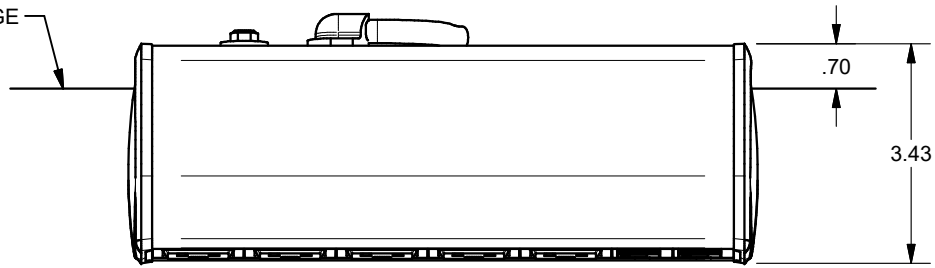

TABLE EDGE

KEYSTONE CONNECTORS AND CABLES SOLD SEPARATELY.
 UNIT PROVIDED WITH KEYSTONE SINGLE, DUAL AND BLANK INSERT.

FSR inc. <small>244 BERGEN BLVD. WOODLAND PARK, NJ 07424 TEL (973) 785-4347 FAX (973) 785-3318</small>	TITLE: SYM-CL-5AC-2SS		
	DRAWN BY: JRE	DATE: 11/21/18	REV: -
	DWG#:	SYM-CL-5AC-2SS	SCALE: -