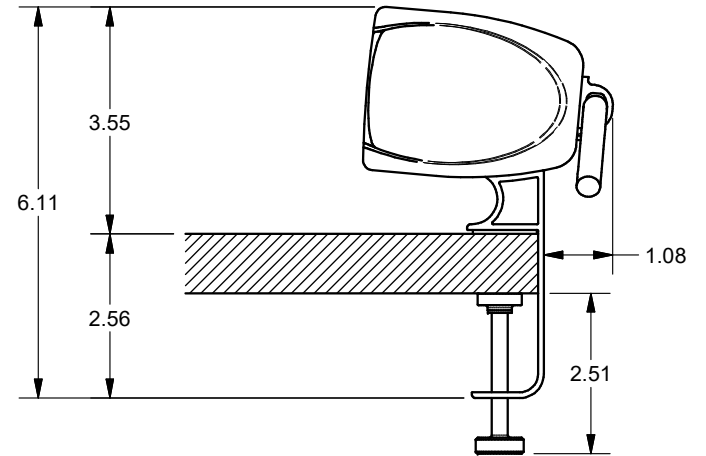

TABLE EDGE

KEYSTONE CONNECTORS AND CABLES SOLD SEPARATELY.
 UNIT PROVIDED WITH KEYSTONE SINGLE, DUAL AND BLANK INSERT.

FSR inc. <small>244 BERGEN BLVD. WOODLAND PARK, NJ 07424 TEL (973) 785-4347 FAX (973) 785-3318</small>	TITLE: SYM-CL-5AC-2SS		
	DRAWN BY: JRE	DATE: 11/21/18	REV: -
	DWG#:	SYM-CL-5AC-2SS	SCALE: -