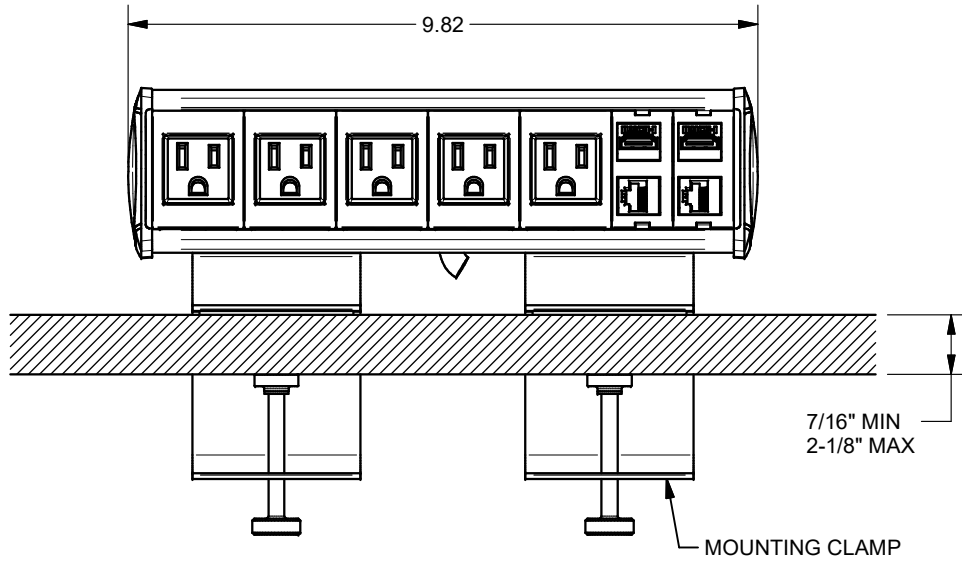

TABLE EDGE

KEYSTONE CONNECTORS AND CABLES SOLD SEPARATELY.
 UNIT PROVIDED WITH KEYSTONE SINGLE, DUAL AND BLANK INSERT.

FSR inc. <small>244 BERGEN BLVD. WOODLAND PARK, NJ 07424 TEL (973) 785-4347 FAX (973) 785-3318</small>	TITLE: SYM-CL-5AC-2SS		
	DRAWN BY: JRE	DATE: 11/21/18	REV: -
	DWG#:	SYM-CL-5AC-2SS	SCALE: -