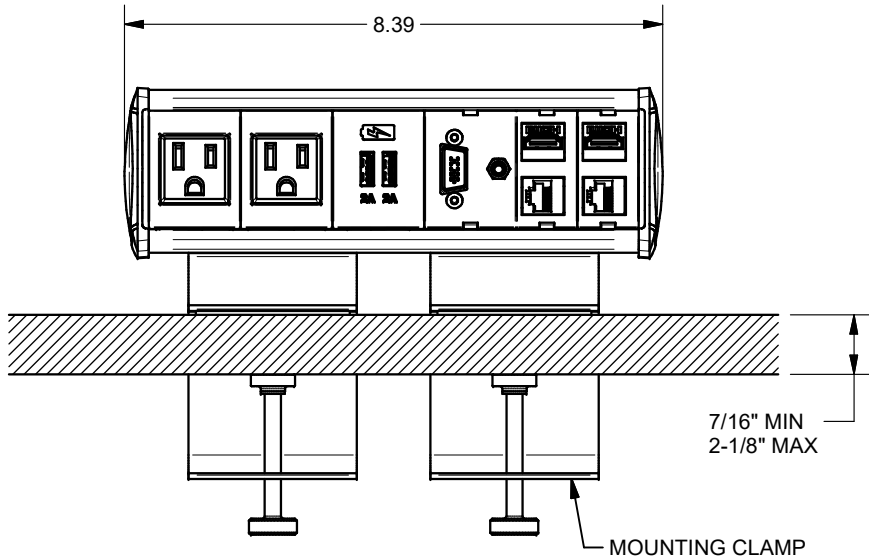

A

A

AUDIO, VIDEO, KEYSTONE CONNECTORS AND CABLES SOLD SEPARATELY.

UNIT PROVIDED WITH KEYSTONE SINGLE, DUAL AND BLANK INSERT.

FSR inc.
244 BERGEN BLVD.
WOODLAND PARK, NJ 07424
TEL (973) 785-4347
FAX (973) 785-3318

TITLE: SYM-CL-2AC-1CA-1VGA-2SS
DRAWN BY: JRE DATE: 11/21/18 REV: -
DWG#: SYM-CL-2AC-1CA-1VGA-2SS SCALE: -

4

3

2

1