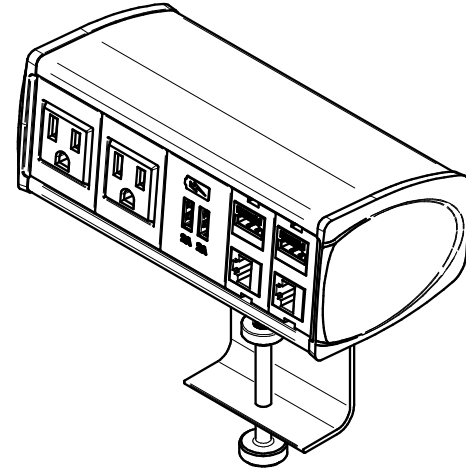

A

A

KEYSTONE CONNECTORS AND CABLES SOLD SEPARATELY.
 UNIT PROVIDED WITH KEYSTONE SINGLE, DUAL AND BLANK INSERT.

FSR inc. 244 BERGEN BLVD. WOODLAND PARK, NJ 07424 TEL (973) 785-4347 FAX (973) 785-3318	TITLE: SYM-CL-2AC-1CA-2SS		
	DRAWN BY: JRE	DATE: 11/21/18	REV: -
	DWG#: SYM-CL-2AC-1CA-2SS	SCALE: -	