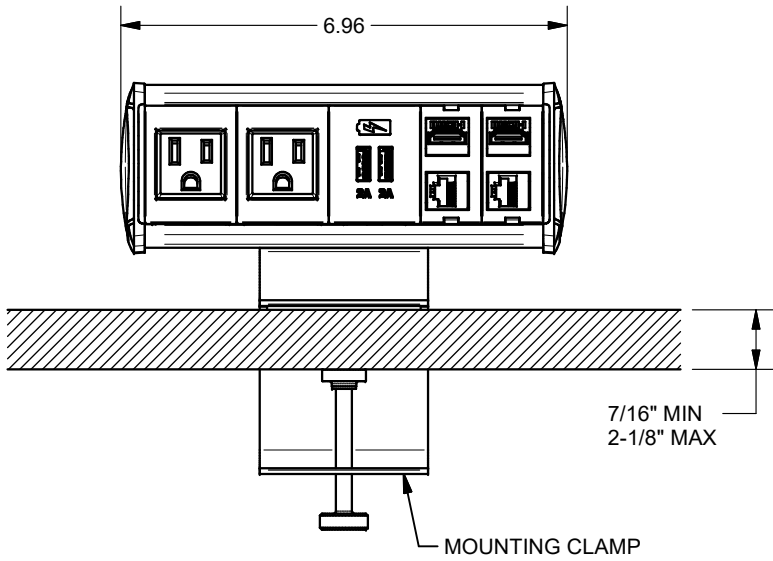

A

A

KEYSTONE CONNECTORS AND CABLES SOLD SEPARATELY.
 UNIT PROVIDED WITH KEYSTONE SINGLE, DUAL AND BLANK INSERT.

FSR inc. 244 BERGEN BLVD. WOODLAND PARK, NJ 07424 TEL (973) 785-4347 FAX (973) 785-3318	TITLE: SYM-CL-2AC-1CA-2SS		
	DRAWN BY: JRE	DATE: 11/21/18	REV: -
	DWG#: SYM-CL-2AC-1CA-2SS	SCALE: -	