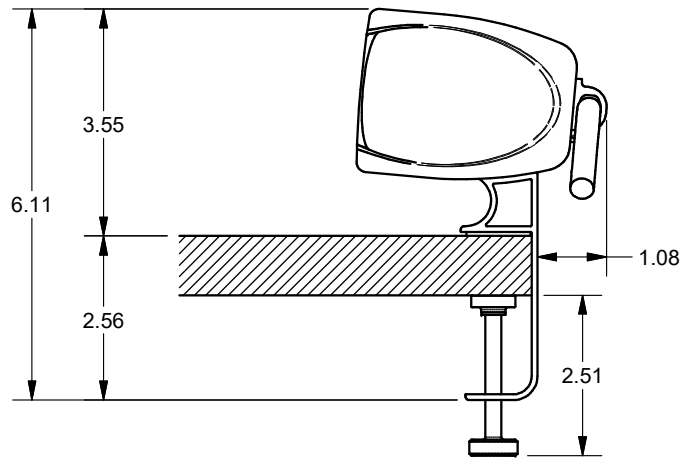

A

A

KEYSTONE CONNECTORS AND CABLES SOLD SEPARATELY.
 UNIT PROVIDED WITH KEYSTONE SINGLE, DUAL AND BLANK INSERT.

FSR inc. 244 BERGEN BLVD. WOODLAND PARK, NJ 07424 TEL (973) 785-4347 FAX (973) 785-3318	TITLE: SYM-CL-2AC-1CA-2SS		
	DRAWN BY: JRE	DATE: 11/21/18	REV: -
	DWG#: SYM-CL-2AC-1CA-2SS	SCALE: -	