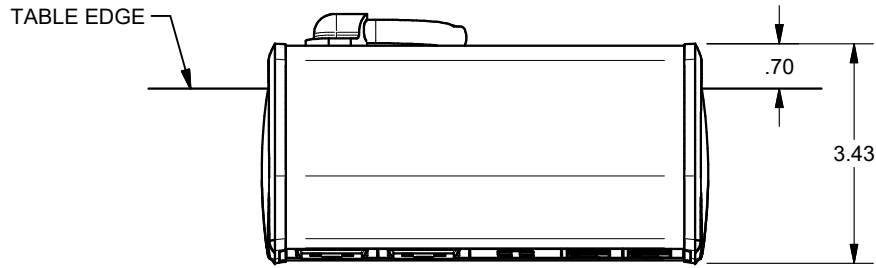

A

A

KEYSTONE CONNECTORS AND CABLES SOLD SEPARATELY.
 UNIT PROVIDED WITH KEYSTONE SINGLE, DUAL AND BLANK INSERT.

FSR inc. 244 BERGEN BLVD. WOODLAND PARK, NJ 07424 TEL (973) 785-4347 FAX (973) 785-3318	TITLE: SYM-CL-2AC-1CA-2SS		
	DRAWN BY: JRE	DATE: 11/21/18	REV: -
	DWG#: SYM-CL-2AC-1CA-2SS	SCALE: -	