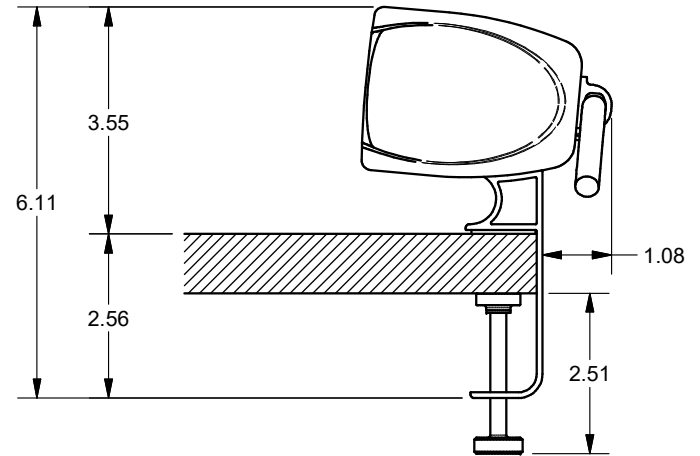

4

3

2

1

TABLE EDGE

KEYSTONE CONNECTORS AND CABLES SOLD SEPARATELY.
 UNIT PROVIDED WITH KEYSTONE SINGLE, DUAL AND BLANK INSERT.

FSR inc. 244 BERGEN BLVD. WOODLAND PARK, NJ 07424 TEL (973) 785-4347 FAX (973) 785-3318	TITLE: SYM-CL-2AC-2CA-1SS		
	DRAWN BY: JRE	DATE: 11/21/18	REV: -
	DWG#:	SYM-CL-2AC-2CA-1SS	SCALE: -