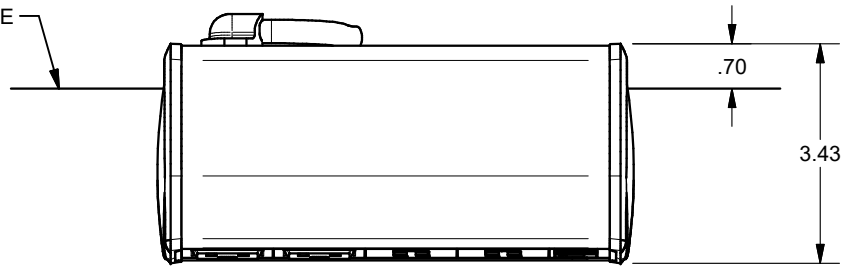

4

3

2

1

TABLE EDGE

KEYSTONE CONNECTORS AND CABLES SOLD SEPARATELY.
 UNIT PROVIDED WITH KEYSTONE SINGLE, DUAL AND BLANK INSERT.

FSR inc. 244 BERGEN BLVD. WOODLAND PARK, NJ 07424 TEL (973) 785-4347 FAX (973) 785-3318	TITLE: SYM-CL-2AC-2CA-1SS		
	DRAWN BY: JRE	DATE: 11/21/18	REV: -
	DWG#:	SYM-CL-2AC-2CA-1SS	SCALE: -