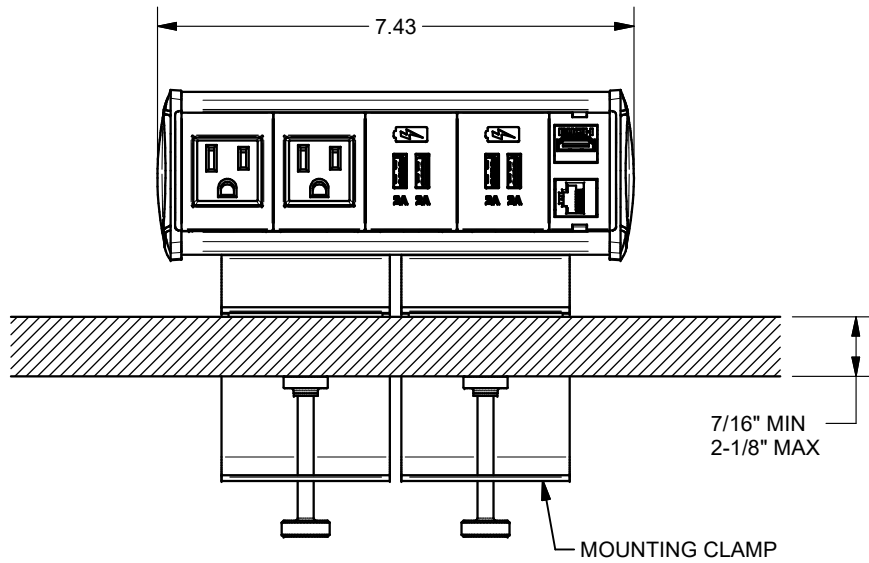

4

3

2

1

TABLE EDGE

KEYSTONE CONNECTORS AND CABLES SOLD SEPARATELY.
 UNIT PROVIDED WITH KEYSTONE SINGLE, DUAL AND BLANK INSERT.

FSR inc. 244 BERGEN BLVD. WOODLAND PARK, NJ 07424 TEL (973) 785-4347 FAX (973) 785-3318	TITLE: SYM-CL-2AC-2CA-1SS		
	DRAWN BY: JRE	DATE: 11/21/18	REV: -
	DWG#:	SYM-CL-2AC-2CA-1SS	SCALE: -