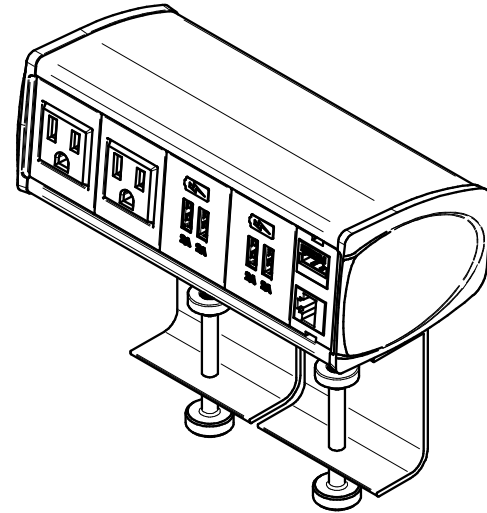

4

3

2

1

TABLE EDGE

KEYSTONE CONNECTORS AND CABLES SOLD SEPARATELY.
 UNIT PROVIDED WITH KEYSTONE SINGLE, DUAL AND BLANK INSERT.

FSR inc. 244 BERGEN BLVD. WOODLAND PARK, NJ 07424 TEL (973) 785-4347 FAX (973) 785-3318	TITLE: SYM-CL-2AC-2CA-1SS		
	DRAWN BY: JRE	DATE: 11/21/18	REV: -
	DWG#:	SYM-CL-2AC-2CA-1SS	SCALE: -